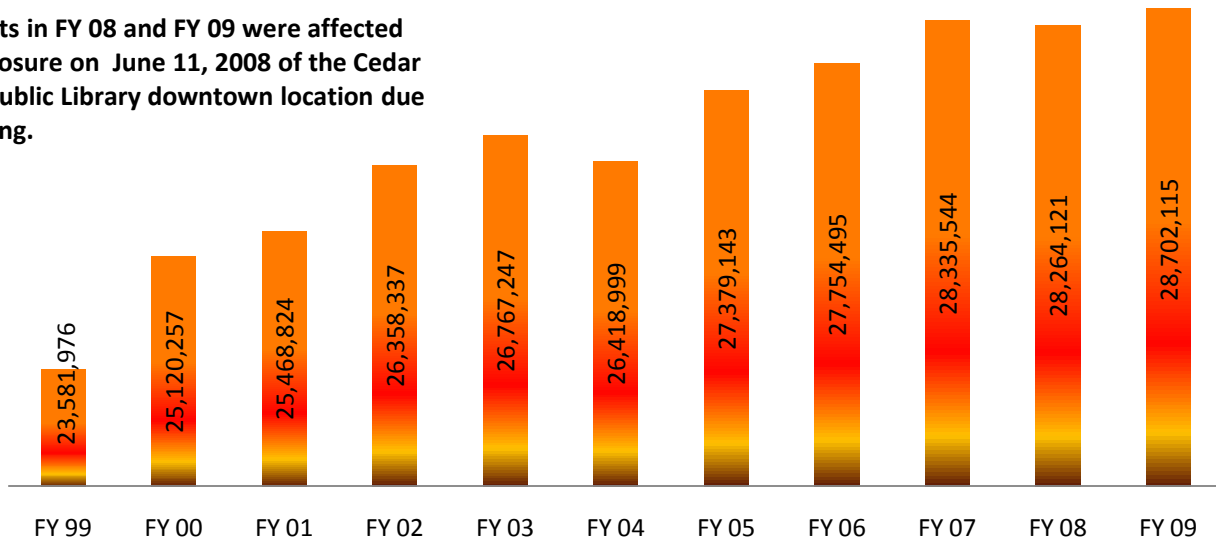

Use of Iowa Public Libraries

Iowa Public Library Card Holders 21% increase since 1999

67.8% of Iowans were registered card holders in 2009.

Iowa Public Library Checkouts 22% increase since 1999

Checkouts in FY 08 and FY 09 were affected by the closure on June 11, 2008 of the Cedar Rapids Public Library downtown location due to flooding.