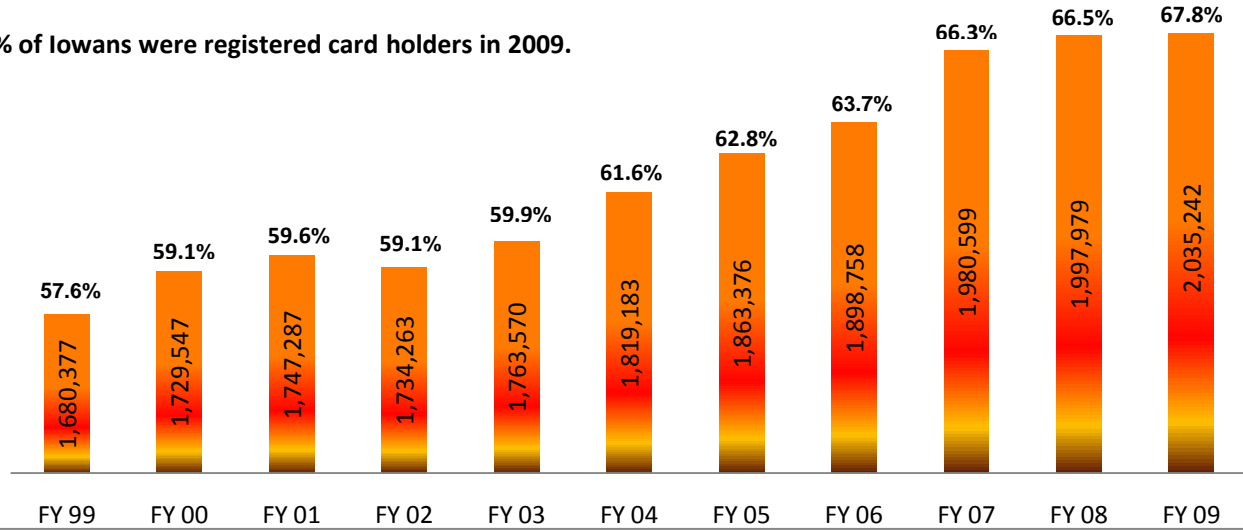

Use of Iowa Public Libraries

Iowa Public Library Card Holders 21% increase since 1999

67.8% of Iowans were registered card holders in 2009.

Iowa Public Library Checkouts 22% increase since 1999

Checkouts in FY 08 and FY 09 were affected by the closure on June 11, 2008 of the Cedar Rapids Public Library downtown location due to flooding.