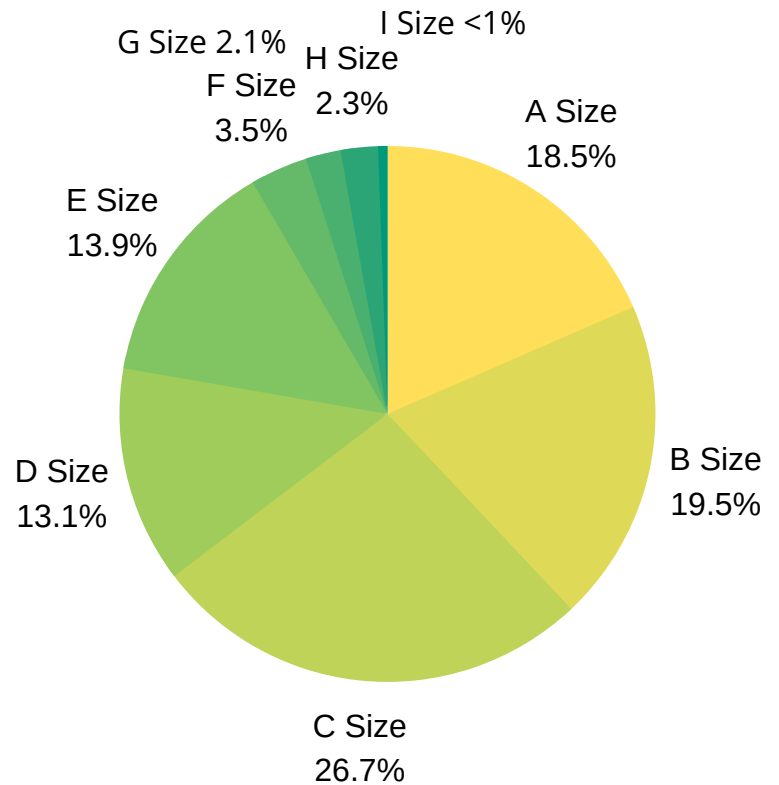

Tickets by Library Size

Top 10 Support Topics

1. Annual Survey
2. Bridges
3. Edge
4. N/A
5. SILO
6. Continuing Education
7. E-rate
8. Accreditation
9. PLOW
10. Planning

Iowa Libraries: Breakdown by Size (544 Total)
A Size: 147 (27%)   D Size: 48 (8.8%)   G Size: 10 (1.8%)
B Size: 131 (24%)   E Size: 41 (7.5%)   H Size: 11 (2%)
C Size: 135 (25%)   F Size: 18 (3.3%)   I Size: 3 (0.6%)

SMALLER ← → LARGER

**STATE LIBRARY
OF IOWA**