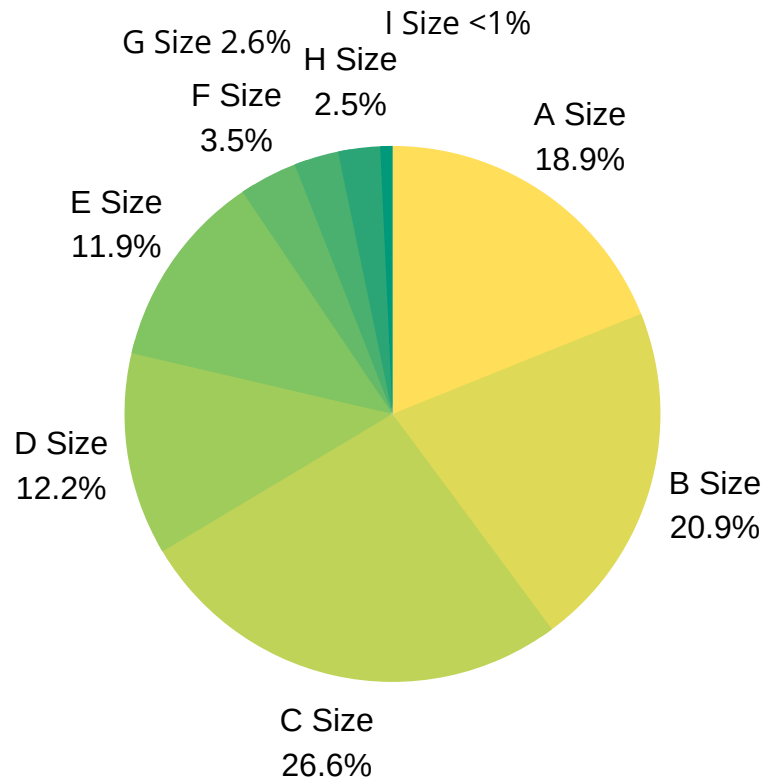

## Tickets by Library Type

Public: 1,227

Academic: 25

Special: 17

N/A: 5

School: 3

AEA: 1

Regional: 1

## Tickets by Library Size

A Size: 147 (27%)    D Size: 48 (8.8%)    G Size: 10 (1.8%)  
 B Size: 131 (24%)    E Size: 41 (7.5%)    H Size: 11 (2%)  
 C Size: 135 (25%)    F Size: 18 (3.3%)    I Size: 3 (0.6%)

SMALLER ← → LARGER